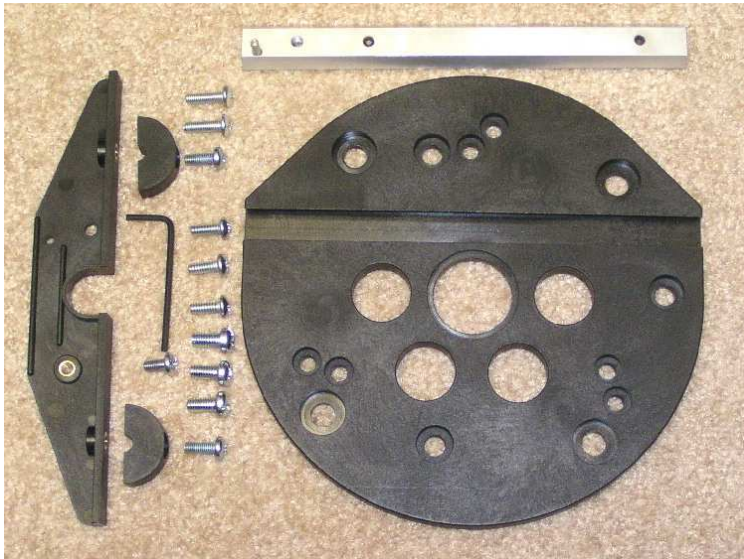

### **FEATURES and BENEFITS**

- Kit includes 4 of the most often used router accessories.
- Converts your router into a multi-purpose system for the cost of one good accessory
- Save setup time; patented base plate is used with all kit accessories
- Circle jig infinitely adjustable from 2” to 18 3/8”
- Fence is Infinitely adjustable from 0 to 8 1/2” in thousands of an inch
- Half rounds can be used as a centering jig or add to the fence for a guide on curved edges
- Base plate accepts Porter Cable style template bushings
- Setups for these accessories are completed in about 30 seconds
- User friendly; extremely light and compact
- Unique design is compact so that both the circle jig and fence can be used in restricted areas where conventional fences and circle jigs will not fit

**Item Number** 14100  
**UPC** 766565141007

**Product Name** Router Buddy Kit  
**Description**

Includes the patented Universal 7” diameter base plate, Trammel Slide, Centering Jig, Fence - mounts on Trammel Slide.

Centering Jig also used as half rounds on Fence. Mounting screws, allen wrench, and instructions included.

**Packaged Dimensions**  
**Length** 11 1/2”  
**Width** 8 5/8”  
**Weight** 13 oz

**Router Buddy Kit**