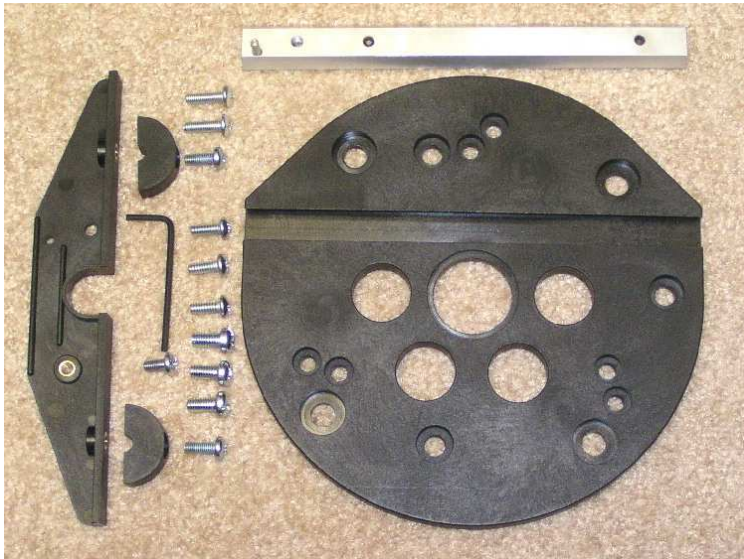

### FEATURES and BENEFITS

- Kit includes 4 of the most often used router accessories.
- Converts your router into a multi-purpose system for the cost of one good accessory
- Save setup time; patented base plate is used with all kit accessories
- Circle jig infinitely adjustable from 2” to 18 3/8”
- Fence is Infinitely adjustable from 0 to 8 1/2” in thousands of an inch
- Half rounds can be used as a centering jig or add to the fence for a guide on curved edges
- Base plate accepts Porter Cable style template bushings
- Setups for these accessories are completed in about 30 seconds
- User friendly; extremely light and compact
- Unique design is compact so that both the circle jig and fence can be used in restricted areas where conventional fences and circle jigs will not fit

**Item Number** 14100  
**UPC** 766565141007

**Product Name** Router Buddy Kit  
**Description**

Includes the patented Universal 7” diameter base plate, Trammel Slide, Centering Jig, Fence - mounts on Trammel Slide.

Centering Jig also used as half rounds on Fence. Mounting screws, allen wrench, and instructions included.

**Packaged Dimensions**  
**Length** 11 1/2”  
**Width** 8 5/8”  
**Weight** 13 oz

**Router Buddy Kit**