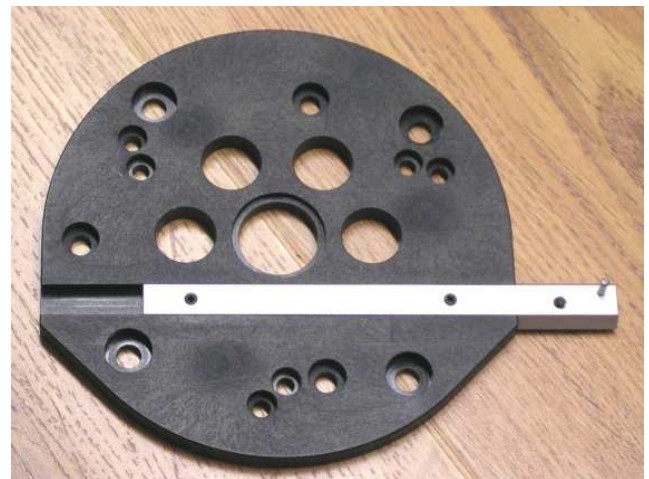

### **FEATURES and BENEFITS**

- Kit includes 4 of the most often used router accessories.
- Converts your router into a multi-purpose system for the cost of one good accessory
- Save setup time; patented base plate is used with all kit accessories
- Circle jig infinitely adjustable from 2” to 18 3/8”
- Fence is Infinitely adjustable from 0 to 8 1/2” in thousands of an inch
- Half rounds can be used as a centering jig or add to the fence for a guide on curved edges
- Base plate accepts Porter Cable style template bushings
- Setups for these accessories are completed in about 30 seconds
- User friendly; extremely light and compact
- Unique design is compact so that both the circle jig and fence can be used in restricted areas where conventional fences and circle jigs will not fit

Centering Jig also used as half rounds on Fence. Mounting screws, allen wrench, and instructions included.

**Packaged Dimensions**  
**Length** 11 1/2”  
**Width** 8 5/8”  
**Weight** 13 oz

**Router Buddy Kit**

**Fence using Half Round attachments**

**Using Fence to cut flutes**

**Base Plate and Circle Jig**

**Base Plate with Fence attached**

**Router Buddy cutting circle**