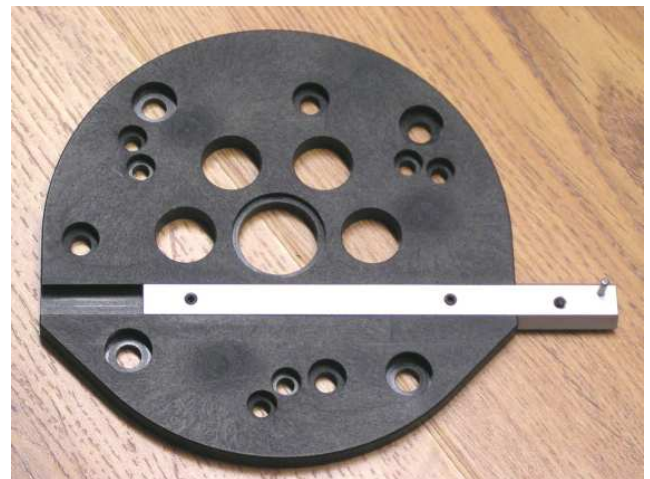

### FEATURES and BENEFITS

- Kit includes 4 of the most often used router accessories.
- Converts your router into a multi-purpose system for the cost of one good accessory
- Save setup time; patented base plate is used with all kit accessories
- Circle jig infinitely adjustable from 2” to 18 3/8”
- Fence is Infinitely adjustable from 0 to 8 1/2” in thousands of an inch
- Half rounds can be used as a centering jig or add to the fence for a guide on curved edges
- Base plate accepts Porter Cable style template bushings
- Setups for these accessories are completed in about 30 seconds
- User friendly; extremely light and compact
- Unique design is compact so that both the circle jig and fence can be used in restricted areas where conventional fences and circle jigs will not fit

Centering Jig also used as half rounds on Fence. Mounting screws, allen wrench, and instructions included.

**Packaged Dimensions**  
**Length** 11 1/2”  
**Width** 8 5/8”  
**Weight** 13 oz

**Router Buddy Kit**

**Fence using Half Round attachments**

**Using Fence to cut flutes**

**Base Plate and Circle Jig**

**Base Plate with Fence attached**

**Router Buddy cutting circle**