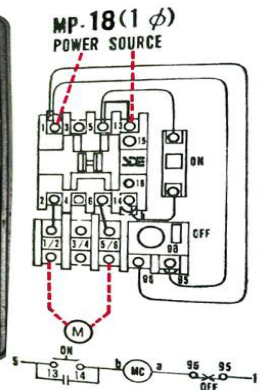

Attention, Service Manager!

Use our OEM quality magnetic switches for your customer service needs at **SERIOUS SAVINGS!**

i amp

Motor Load

Part #	UPC	Description	Height	Width	Depth
18823	766565188231	1ph 220-240v 3hp 18-26amp	6 1/2"	3 5/8"	4 1/2"
18825	766565188255	1ph 220-240v 5hp 22-34amp	7 5/8"	4 1/4"	4 1/2"
18833	766565188330	3ph 220-240v 3hp 8-12amp	6 1/2"	3 5/8"	4 1/2"
18835	766565188354	3ph 220-240v 5hp 12-18amp	6 1/2"	3 5/8"	4 1/2"
18837	766565188378	3ph 220-240v 7.5hp 18-26amp	7 5/8"	4 1/4"	4 1/2"
18839	766565188392	3ph 220-240v 10hp 22-34amp	7 5/8"	4 1/4"	4 1/2"