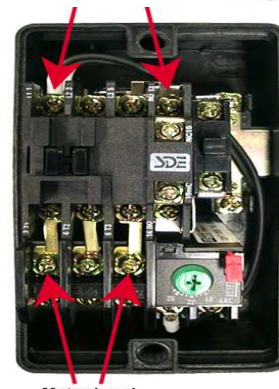

Attention, Service Manager!

Use our OEM quality magnetic switches for your customer service needs at **SERIOUS SAVINGS!**

i amp

Motor Load

Part #	UPC	Description	Height	Width	Depth
18823	766565188231	1ph 220-240v 3hp 18-26amp	6 1/2"	3 5/8"	4 1/2"
18825	766565188255	1ph 220-240v 5hp 22-34amp	7 5/8"	4 1/4"	4 1/2"
18833	766565188330	3ph 220-240v 3hp 8-12amp	6 1/2"	3 5/8"	4 1/2"
18835	766565188354	3ph 220-240v 5hp 12-18amp	6 1/2"	3 5/8"	4 1/2"
18837	766565188378	3ph 220-240v 7.5hp 18-26amp	7 5/8"	4 1/4"	4 1/2"
18839	766565188392	3ph 220-240v 10hp 22-34amp	7 5/8"	4 1/4"	4 1/2"